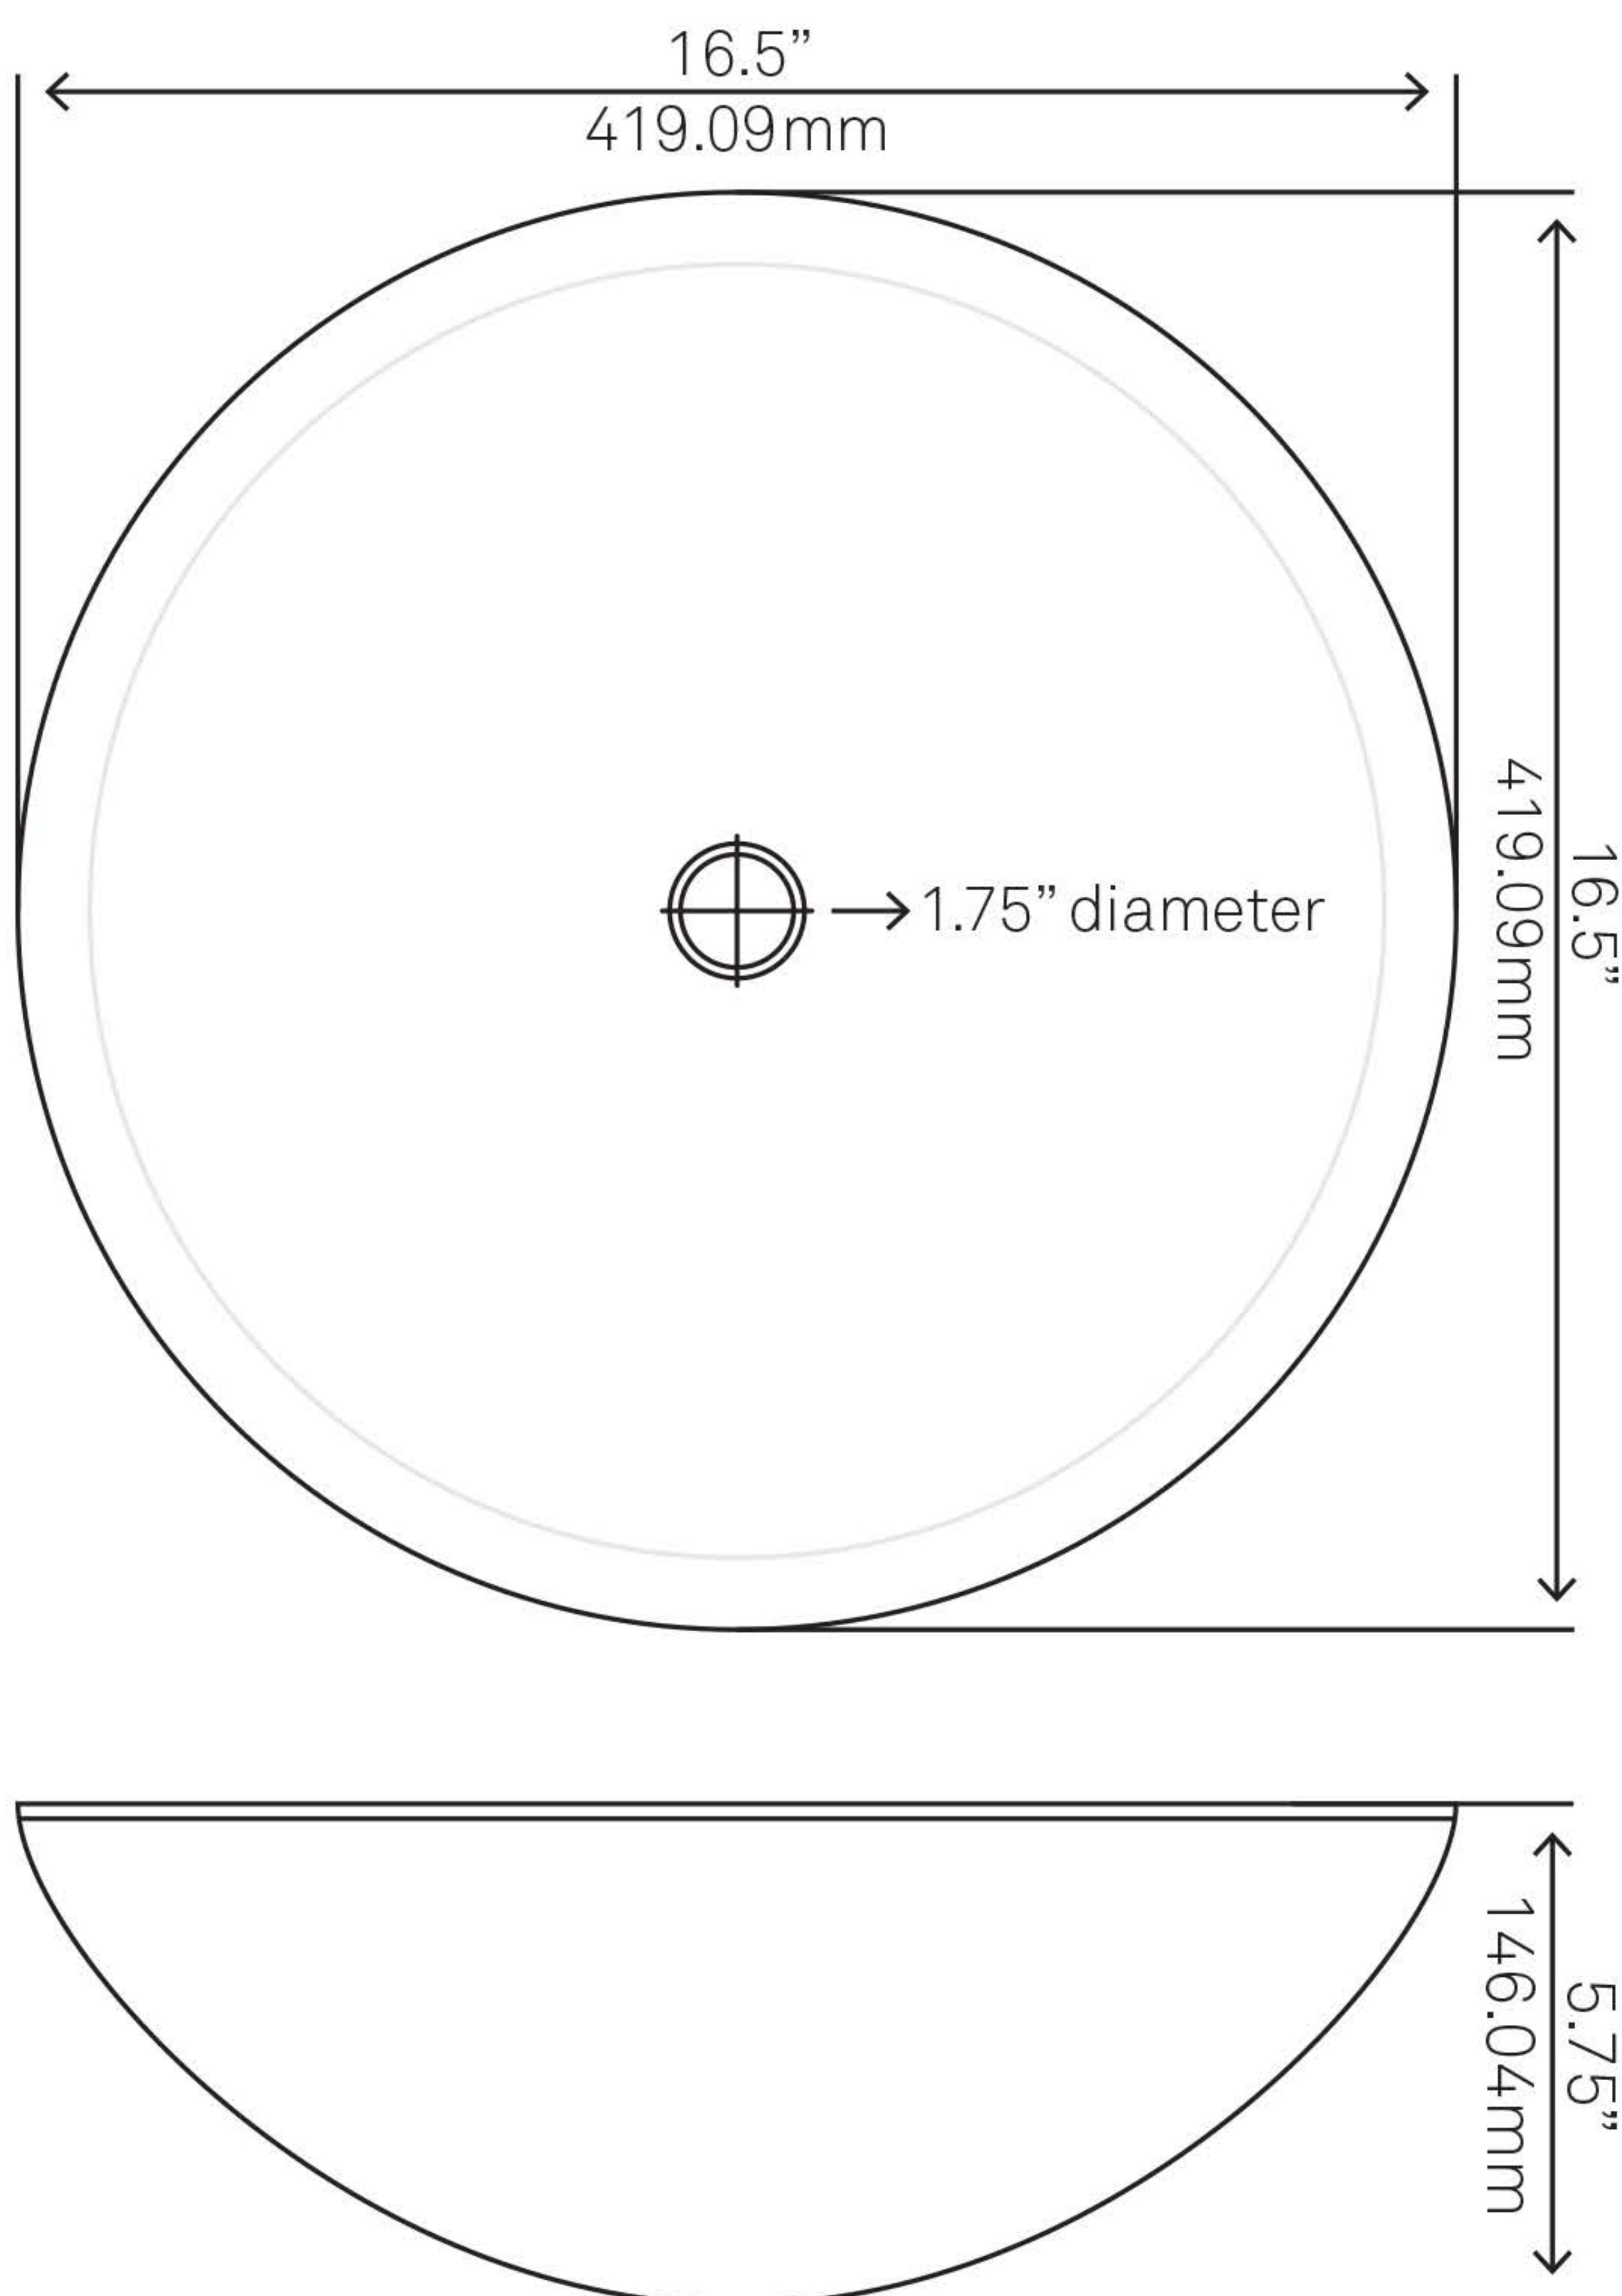

## TIG-8025 BLU Glass Vessel Bathroom Sink

Requested By:

---

Specific Features:

---

### STANDARD SPECIFICATIONS:

- Round clear blue vessel sink
- Polished glass inside and out
- Made with high tempered glass
- Scratch resistant and non-porous
- Designed for above counter installation
- Standard U.S. plumbing connections
- 1.75-inch drain opening